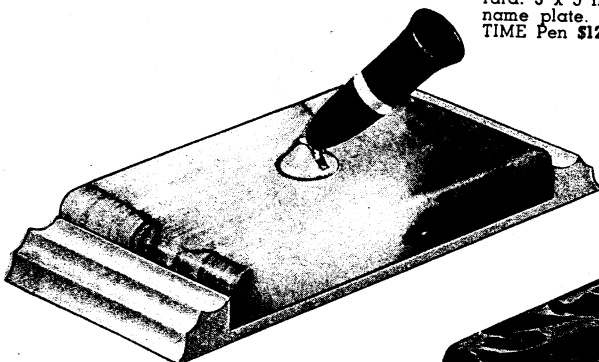

N228 CURCE. Colored Pedrara Onyx. $6\frac{1}{4}$ x $2\frac{3}{4}$ inches. Gold trim. With Brown LIFETIME Pen $12.50.